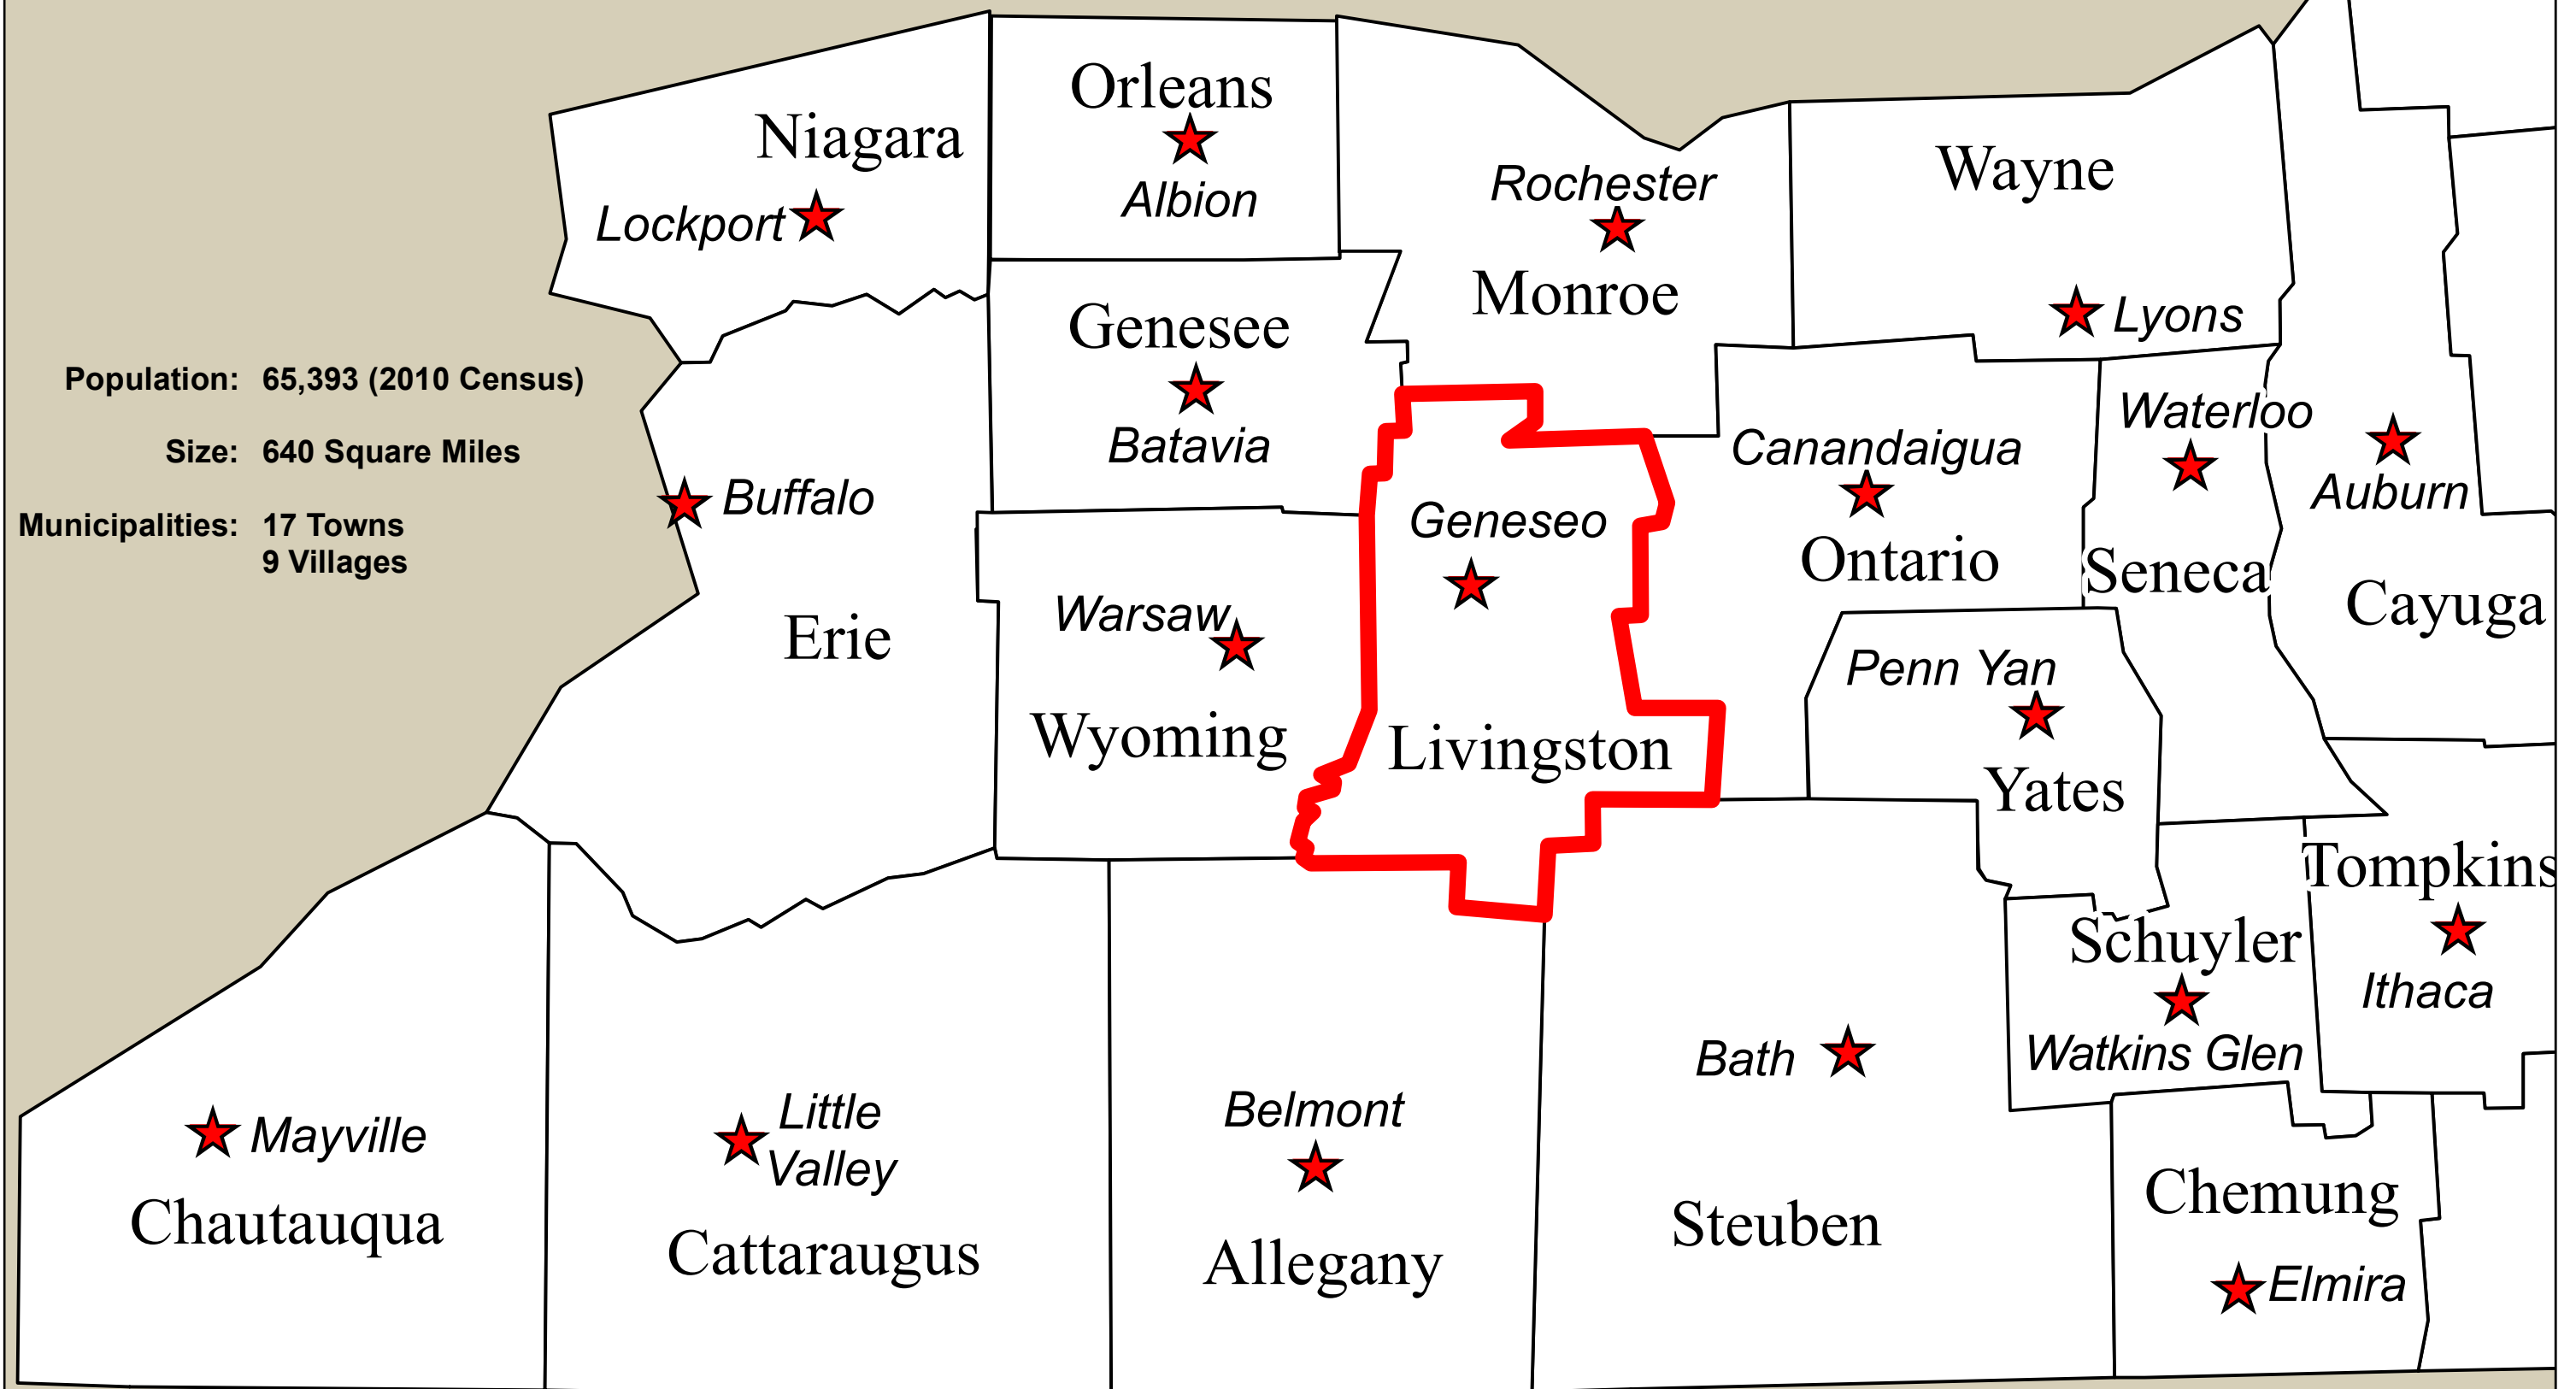

Livingston County in Western New York

Counties & County Seats

Population: 65,393 (2010 Census)

Size: 640 Square Miles

Municipalities: 17 Towns
9 Villages